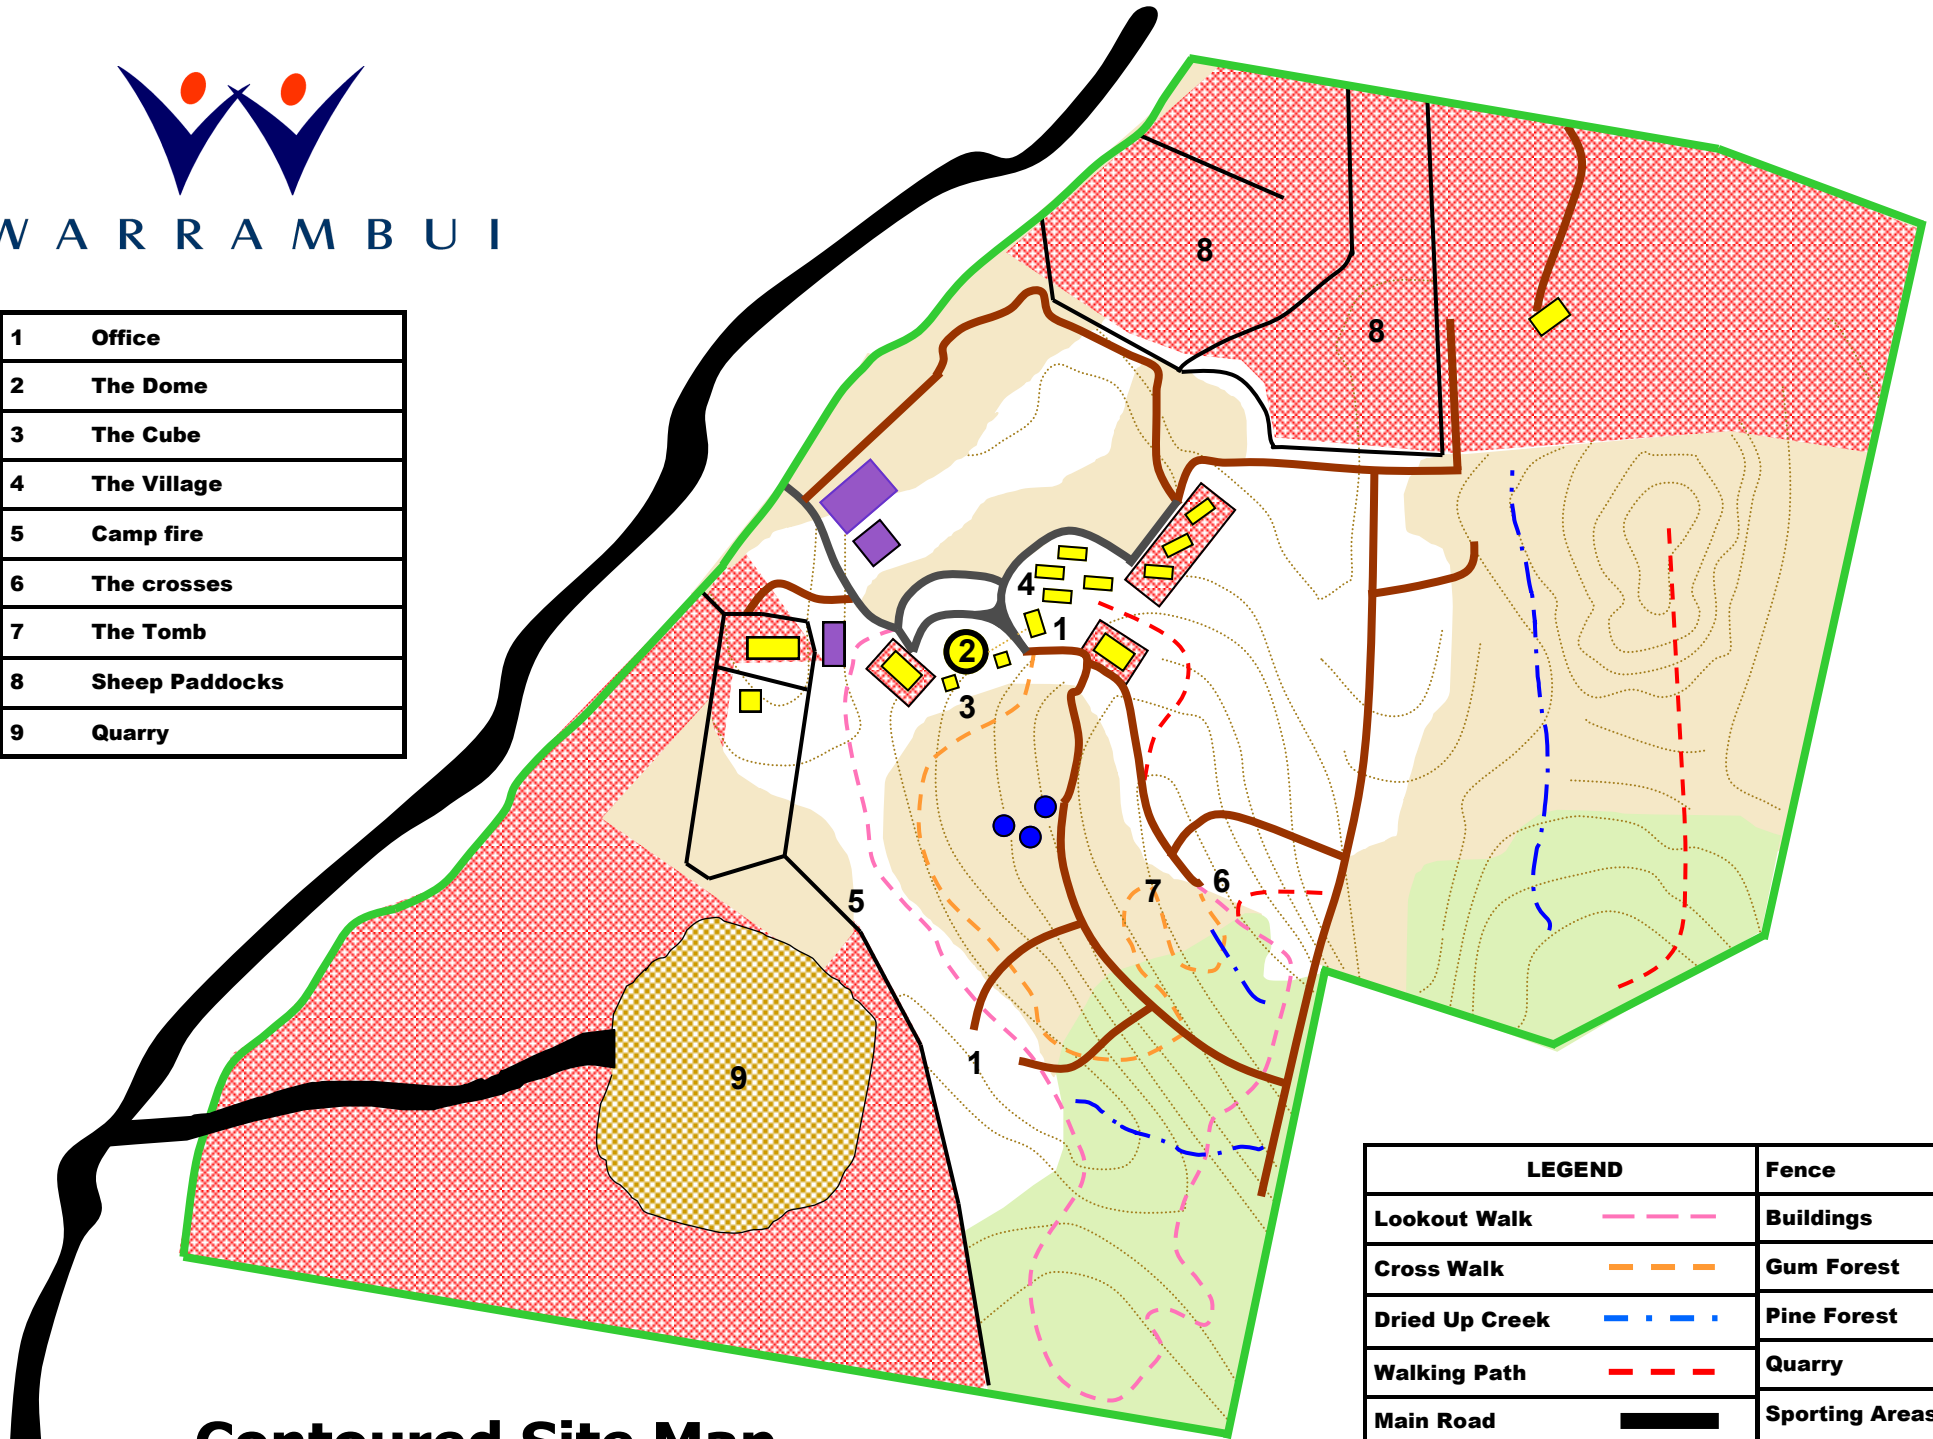

WARRAMBU I

1	Office
2	The Dome
3	The Cube
4	The Village
5	Camp fire
6	The crosses
7	The Tomb
8	Sheep Paddocks
9	Quarry

Contoured Site Map

LEGEND		Fence	
Lookout Walk		Buildings	
Cross Walk		Gum Forest	
Dried Up Creek		Pine Forest	
Walking Path		Quarry	
Main Road		Sporting Areas	
Dirt/Gravel Road		Out of Bounds	
Gravel Road		Water Tank	