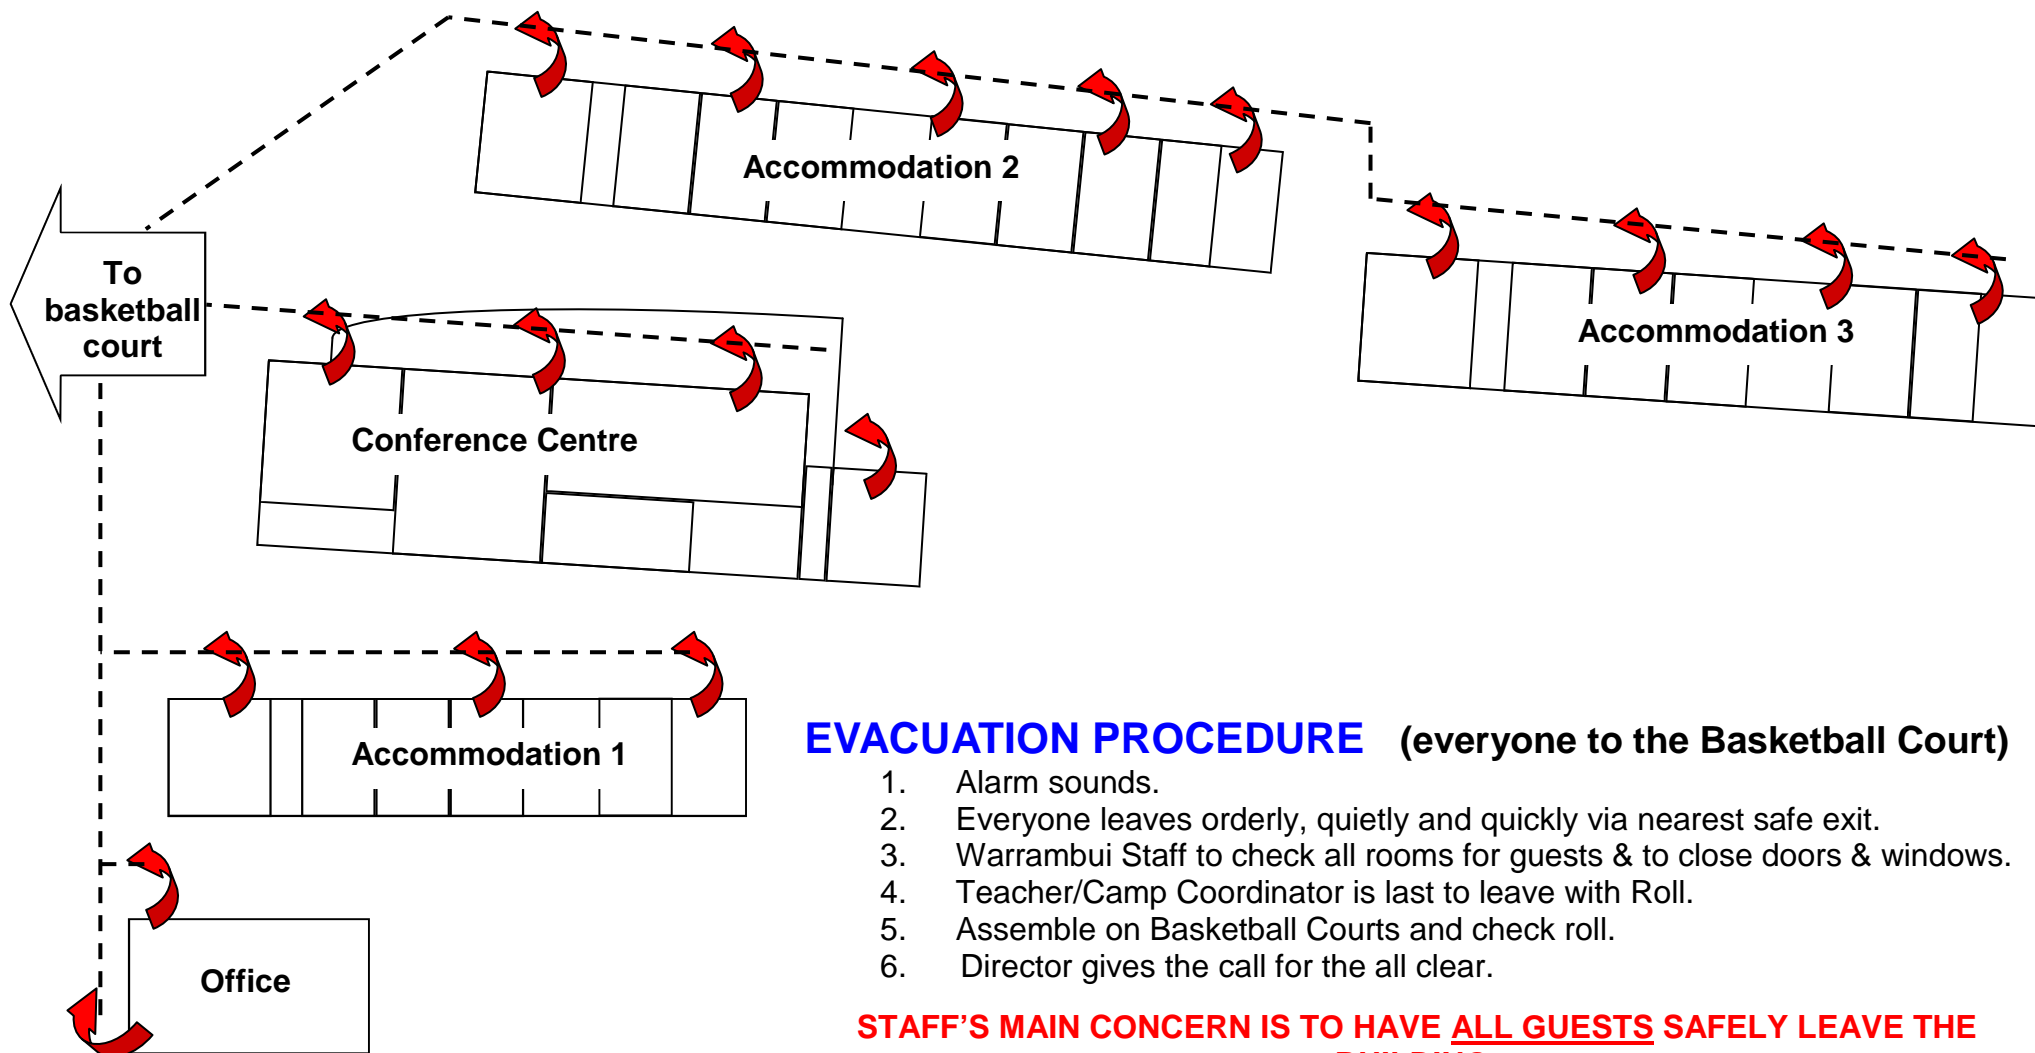

# Fire Drill & Evacuation

Fire drill and emergency evacuation alarm will be a continuous alarm or whistle in case of power failure

NSW Rural Fire Service

**62263100**

## EVACUATION PROCEDURE (everyone to the Basketball Court)

1. Alarm sounds.
2. Everyone leaves orderly, quietly and quickly via nearest safe exit.
3. Warrambui Staff to check all rooms for guests & to close doors & windows.
4. Teacher/Camp Coordinator is last to leave with Roll.
5. Assemble on Basketball Courts and check roll.
6. Director gives the call for the all clear.

**STAFF'S MAIN CONCERN IS TO HAVE ALL GUESTS SAFELY LEAVE THE BUILDING.**