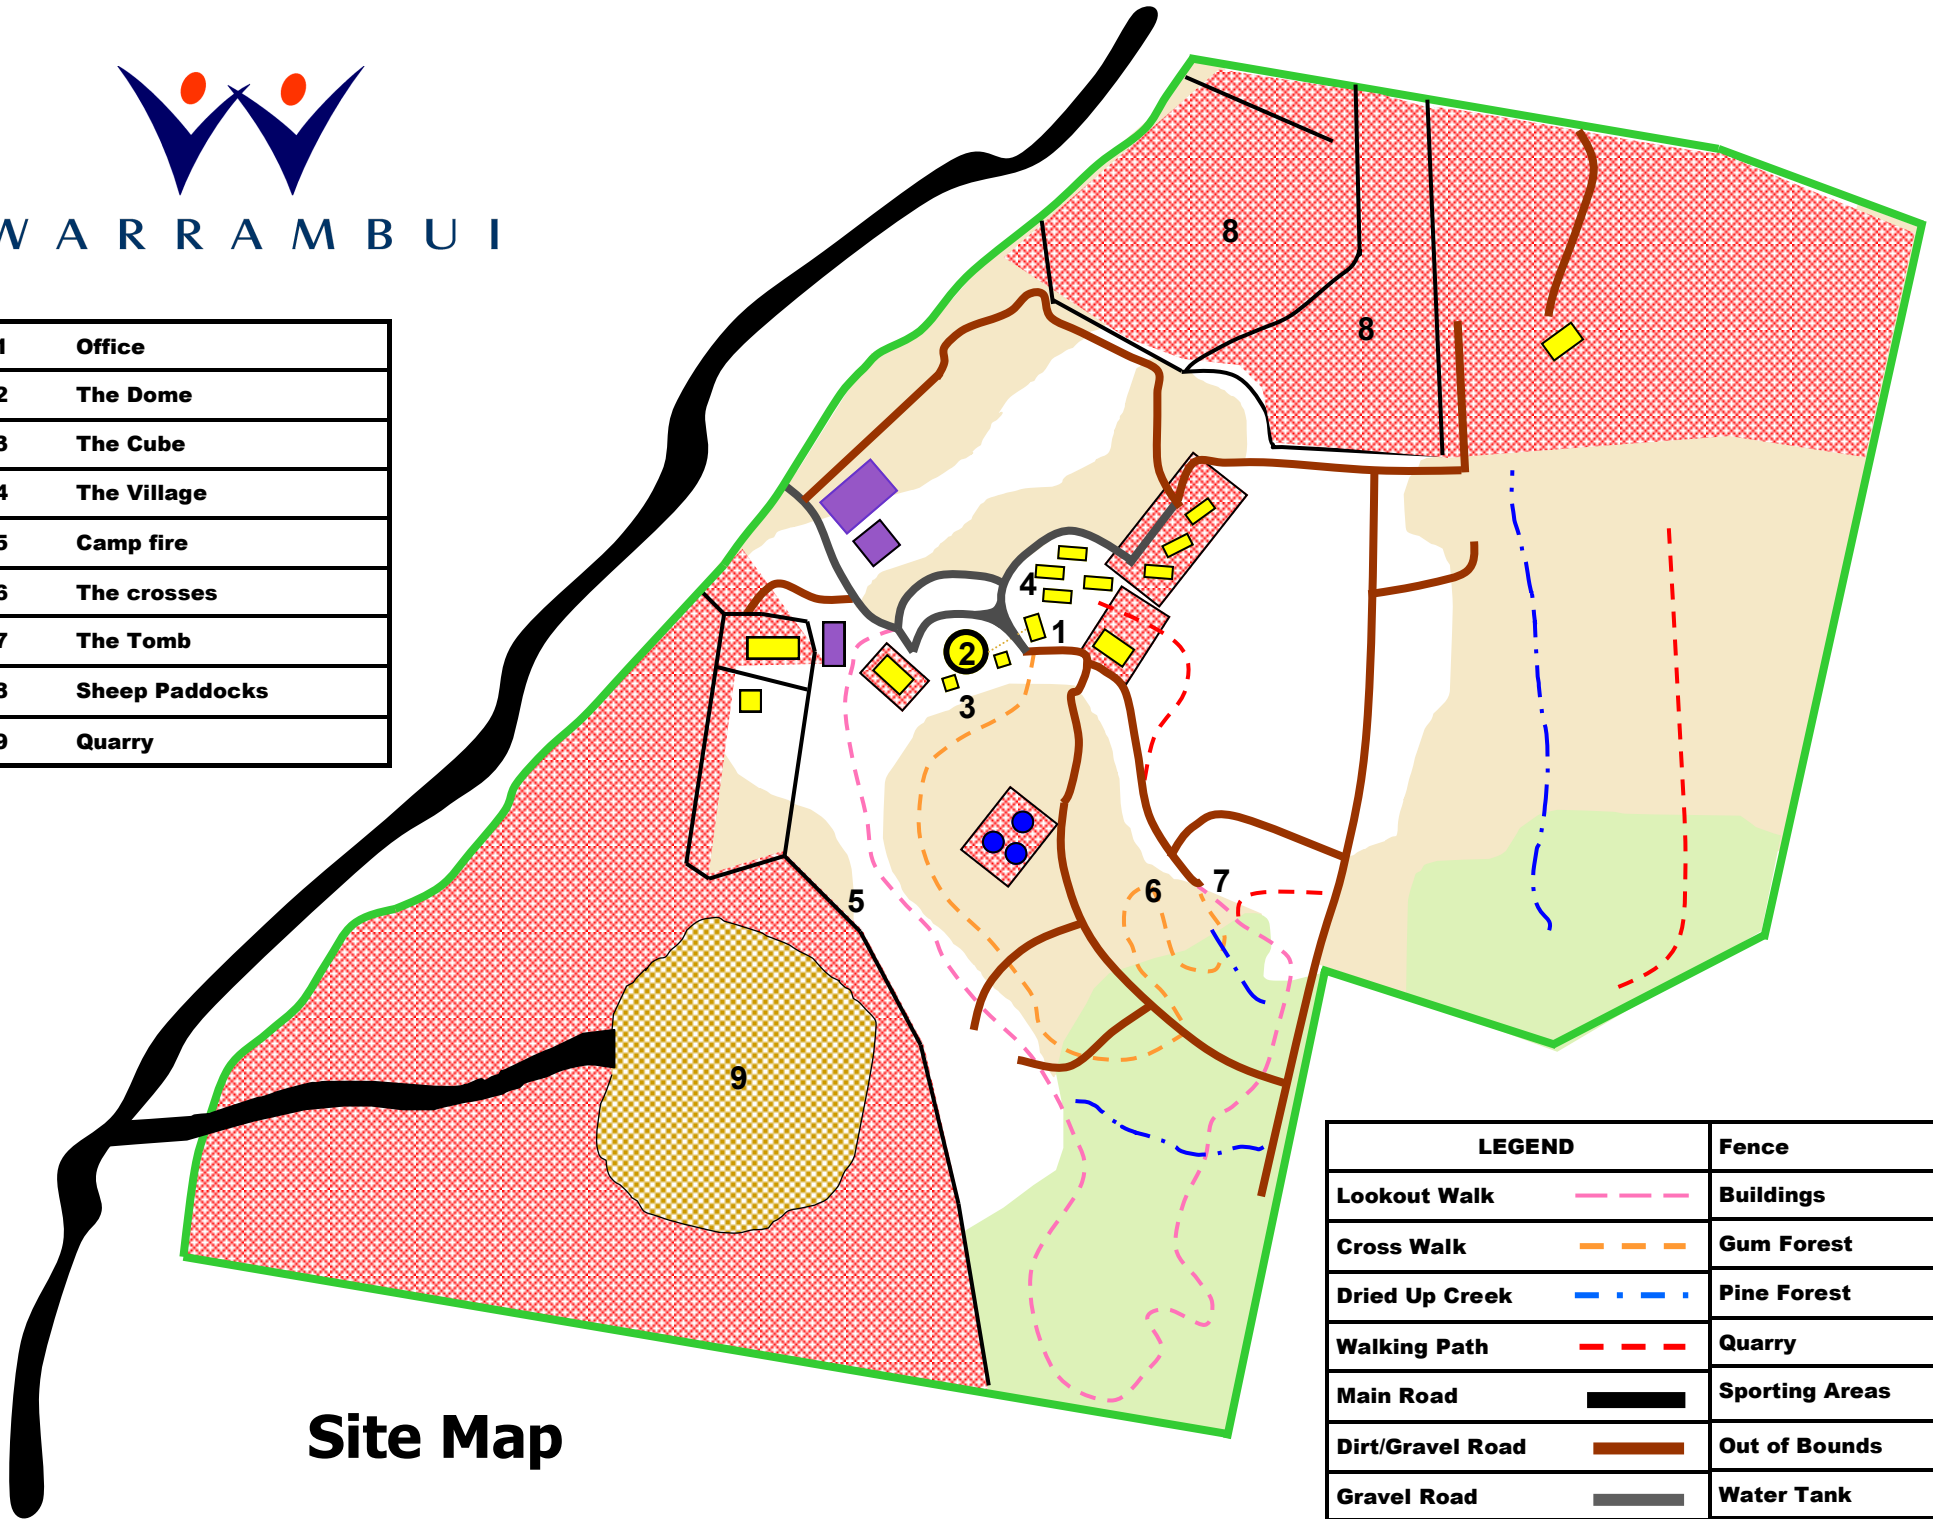

WARRAMBU I

1	Office
2	The Dome
3	The Cube
4	The Village
5	Camp fire
6	The crosses
7	The Tomb
8	Sheep Paddocks
9	Quarry

Site Map

LEGEND		Fence	—
Lookout Walk	— — — — —	Buildings	■
Cross Walk	- - - - -	Gum Forest	■
Dried Up Creek	- . - . - .	Pine Forest	■
Walking Path	- - - - -	Quarry	■
Main Road	— — — — —	Sporting Areas	■
Dirt/Gravel Road	— — — — —	Out of Bounds	■
Gravel Road	— — — — —	Water Tank	●