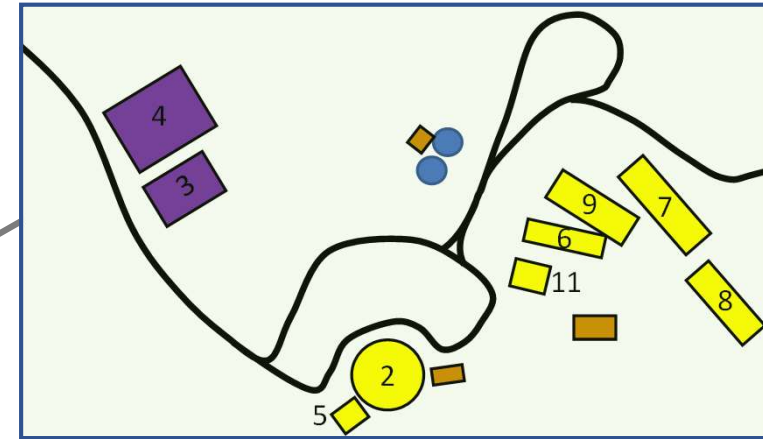

Warrambui Site Map

Greenwood Road

Legend			
Out of Bounds areas		Out of bounds Locations	
Gum Forest		Forest Rehabilitation area	
Cross Walk		Lookout Walk	
Dried up creek		Road	
Site Border		Buildings	
Water Tanks		Sporting Areas	

Locations			
1	Quarry	6	Block 1
2	Dome	7	Block 2
3	Volleyball Court	8	Block 3
4	Basketball Court	9	Conference Centre
5	Cube	10	Retreat Hut
11	Office		