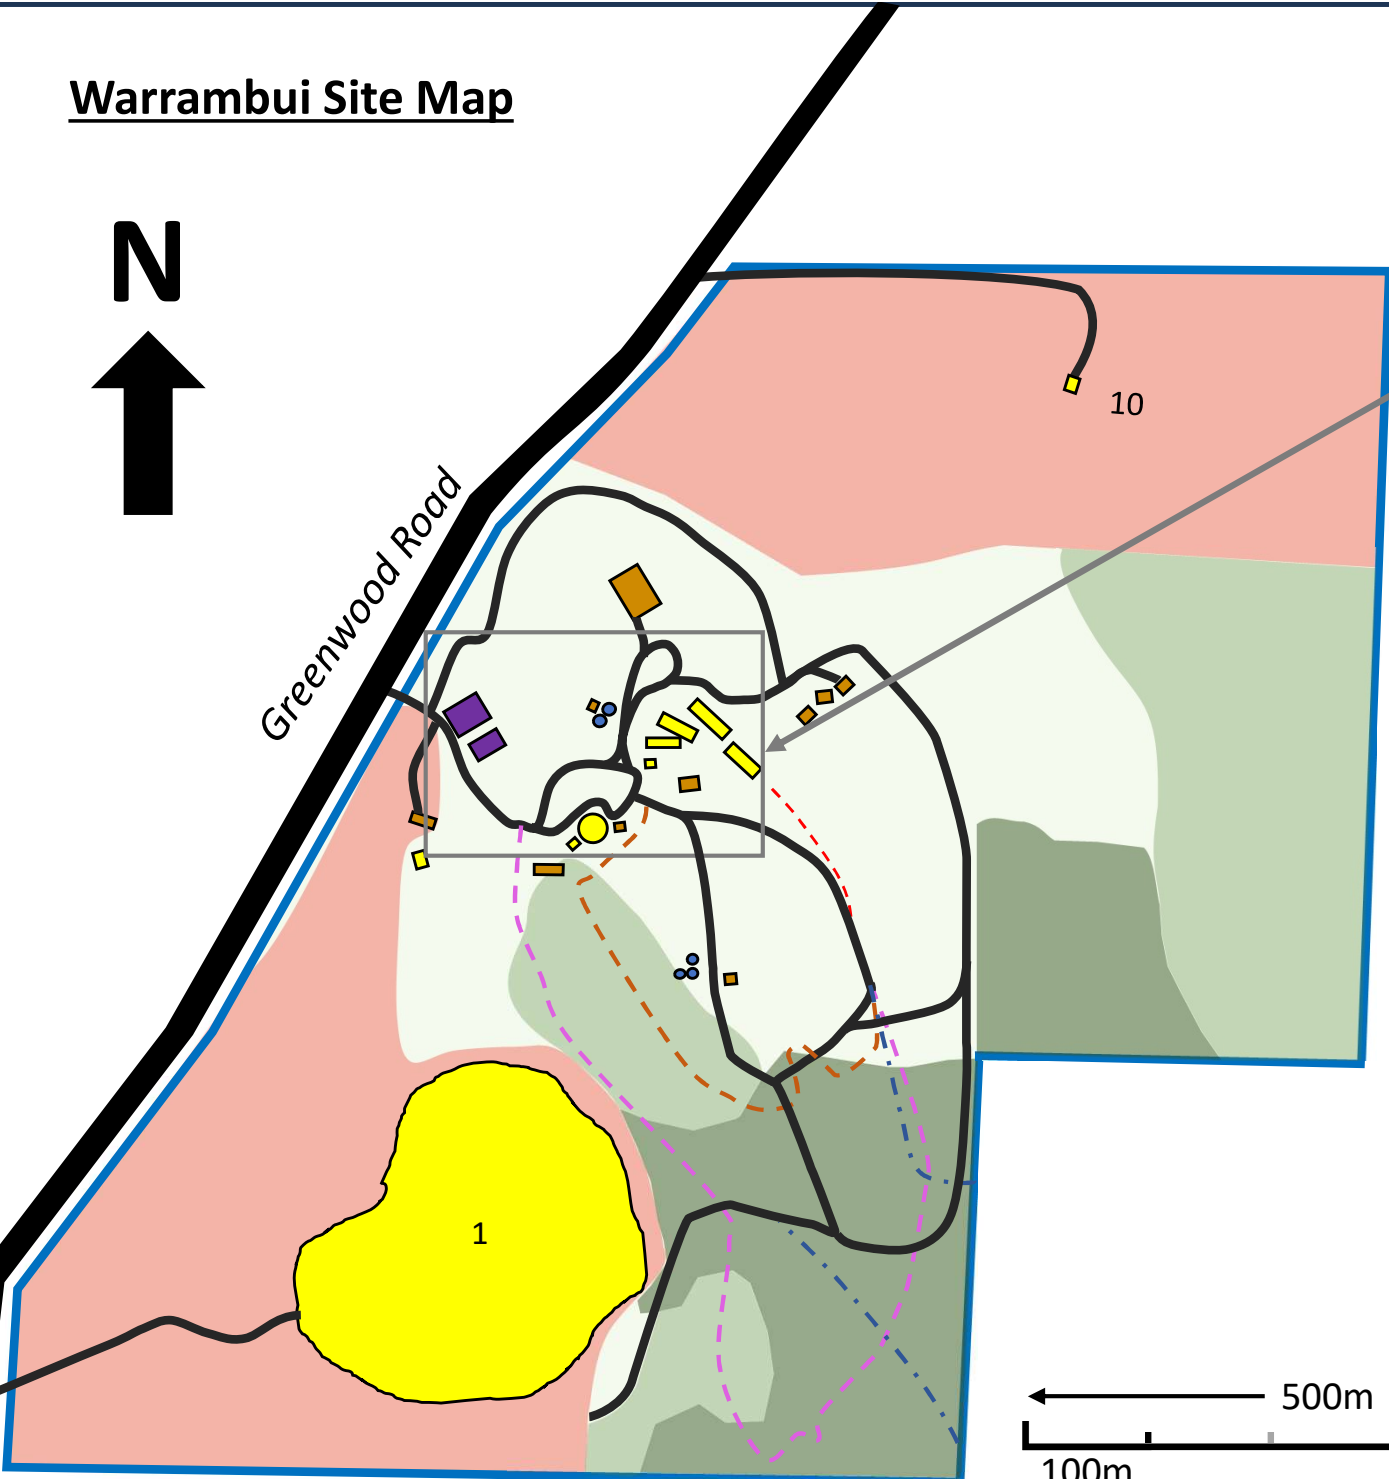

Warrambui Site Map

Greenwood Road

Legend			
Out of Bounds areas		Out of bounds Locations	
Gum Forest		Forest Rehabilitation area	
Cross Walk		Lookout Walk	
Dried up creek		Road	
Site Border		Buildings	
Water Tanks		Sporting Areas	

Locations			
1	Quarry	6	Block 1
2	Dome	7	Block 2
3	Volleyball Court	8	Block 3
4	Basketball Court	9	Conference Centre
5	Cube	10	Retreat Hut
11	Office		