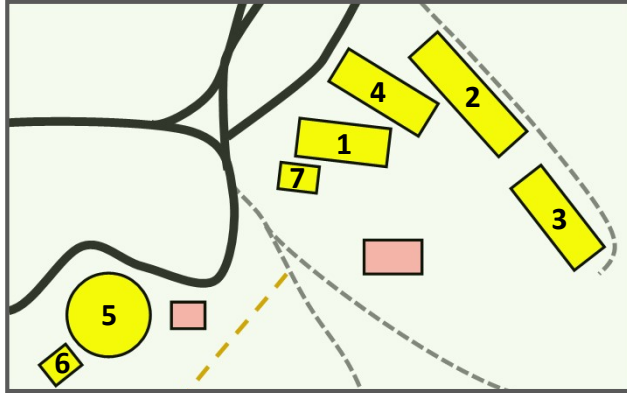

Warrambui Site Map

WARRAMBUI
Retreat & Conference Centre

Locations	
1	Village Block 1
2	Village Block 2
3	Village Block 3
4	Conference Centre
5	Dome
6	Cube
7	Office
8	Basketball Court
9	Volleyball Court
10	Dome Campfire
11	Village Campfire
12	Quarry
13	Retreat Hut

Legend			
Out of Bounds		Site Border	
Gum Forest		Road	
Forest Rehabilitation		Vehicle Access	
Buildings		Lookout Walk	
Recreation Areas		Cross Walk	
Water Tanks		Dried Up Creek	