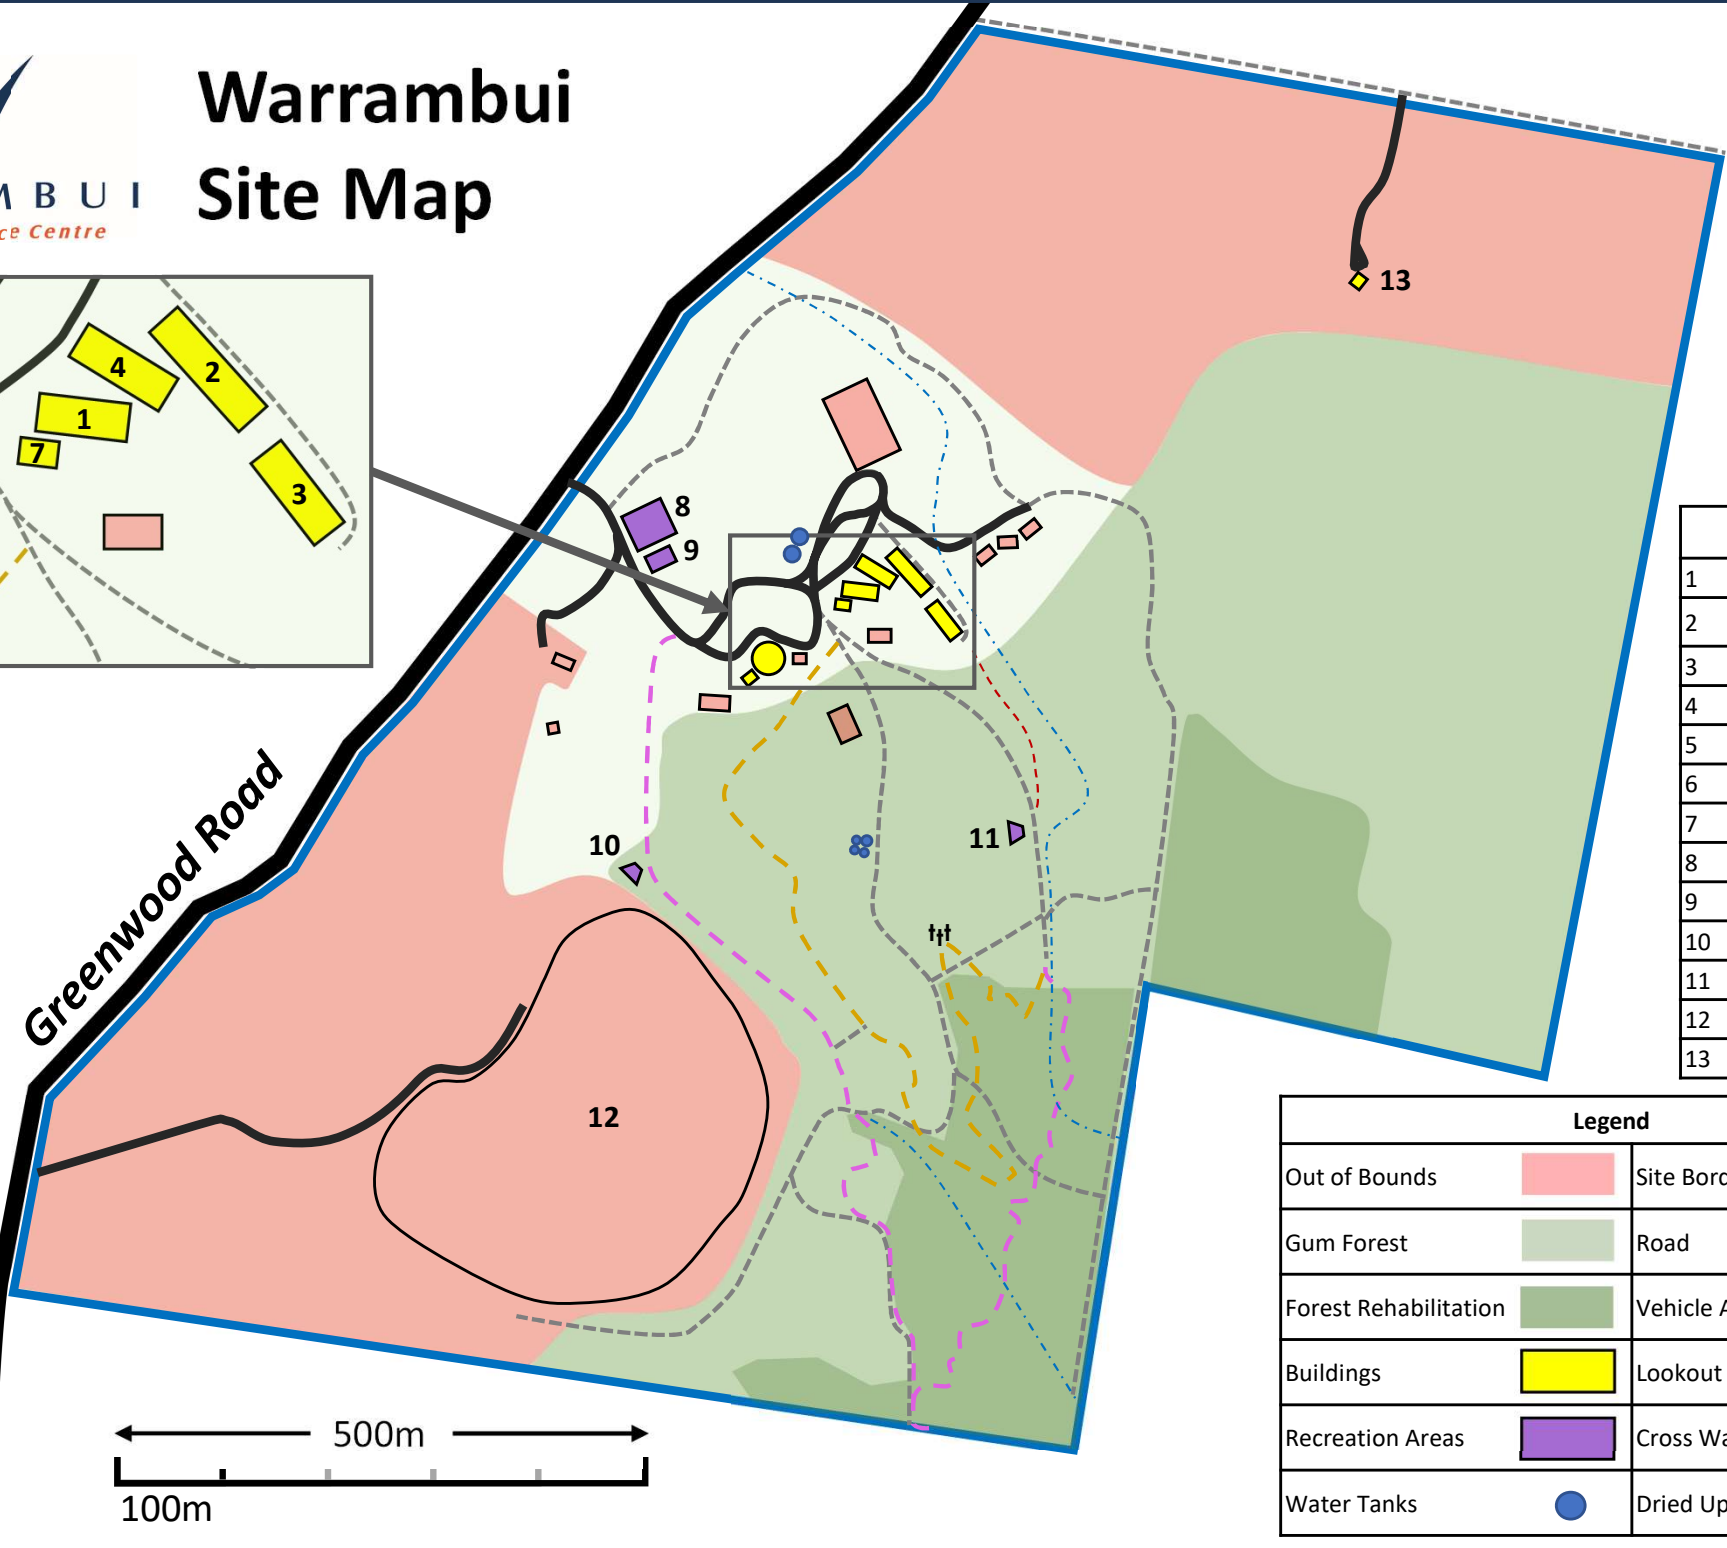

Warrambui Site Map

WARRAMBUI
Retreat & Conference Centre

Locations	
1	Village Block 1
2	Village Block 2
3	Village Block 3
4	Conference Centre
5	Dome
6	Cube
7	Office
8	Basketball Court
9	Volleyball Court
10	Dome Campfire
11	Village Campfire
12	Quarry
13	Retreat Hut

Legend			
Out of Bounds		Site Border	
Gum Forest		Road	
Forest Rehabilitation		Vehicle Access	
Buildings		Lookout Walk	
Recreation Areas		Cross Walk	
Water Tanks		Dried Up Creek	